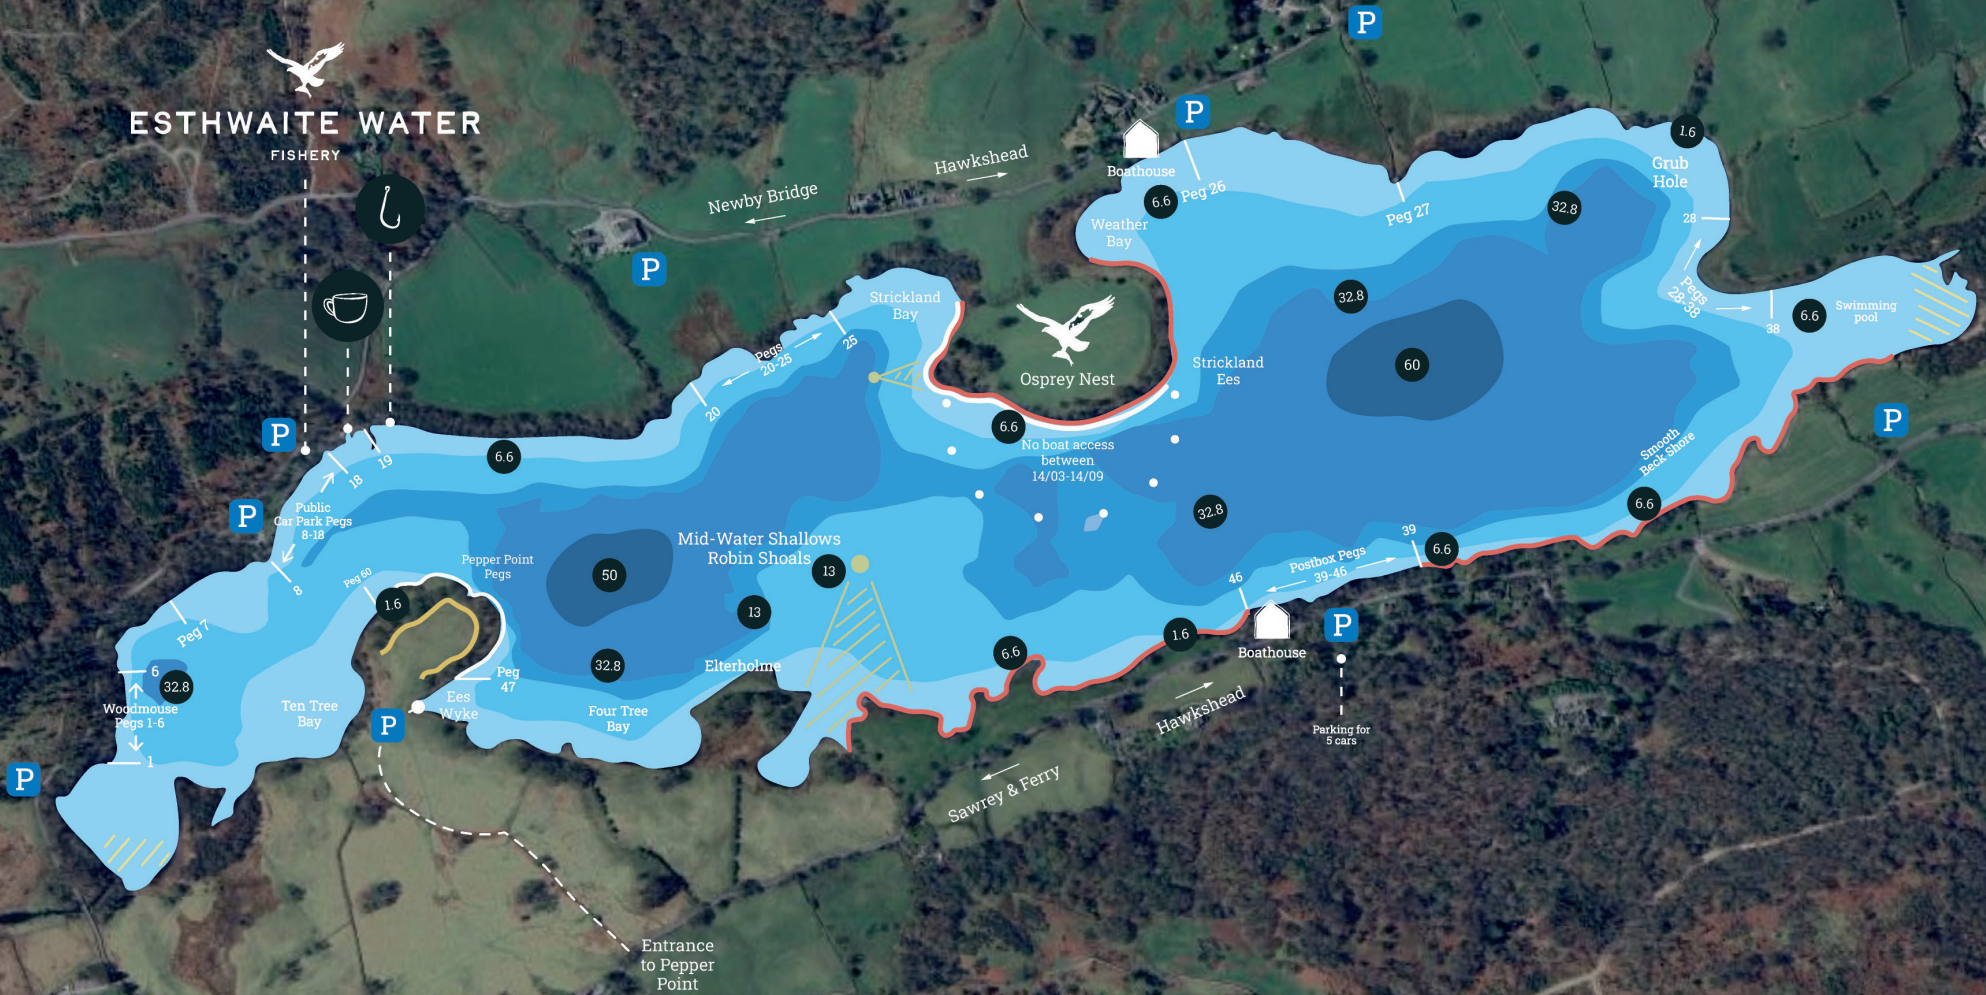

The Lay of the Lake

FIND YOUR WAY AROUND THE WATER

Don't let an expired license spoil your day! Make sure your Environment Agency License is valid for all methods, all season, before your first cast.

07553 316 097

The Boat House, Ridding Wood, Ambleside, LA22 0QF

Depths in ft

Tackle shop & boat hire

Boathouse cafe

Strictly no bank fishing

Bank fishing only permitted during pike season

No vehicles beyond this point

Danger Shallow Water