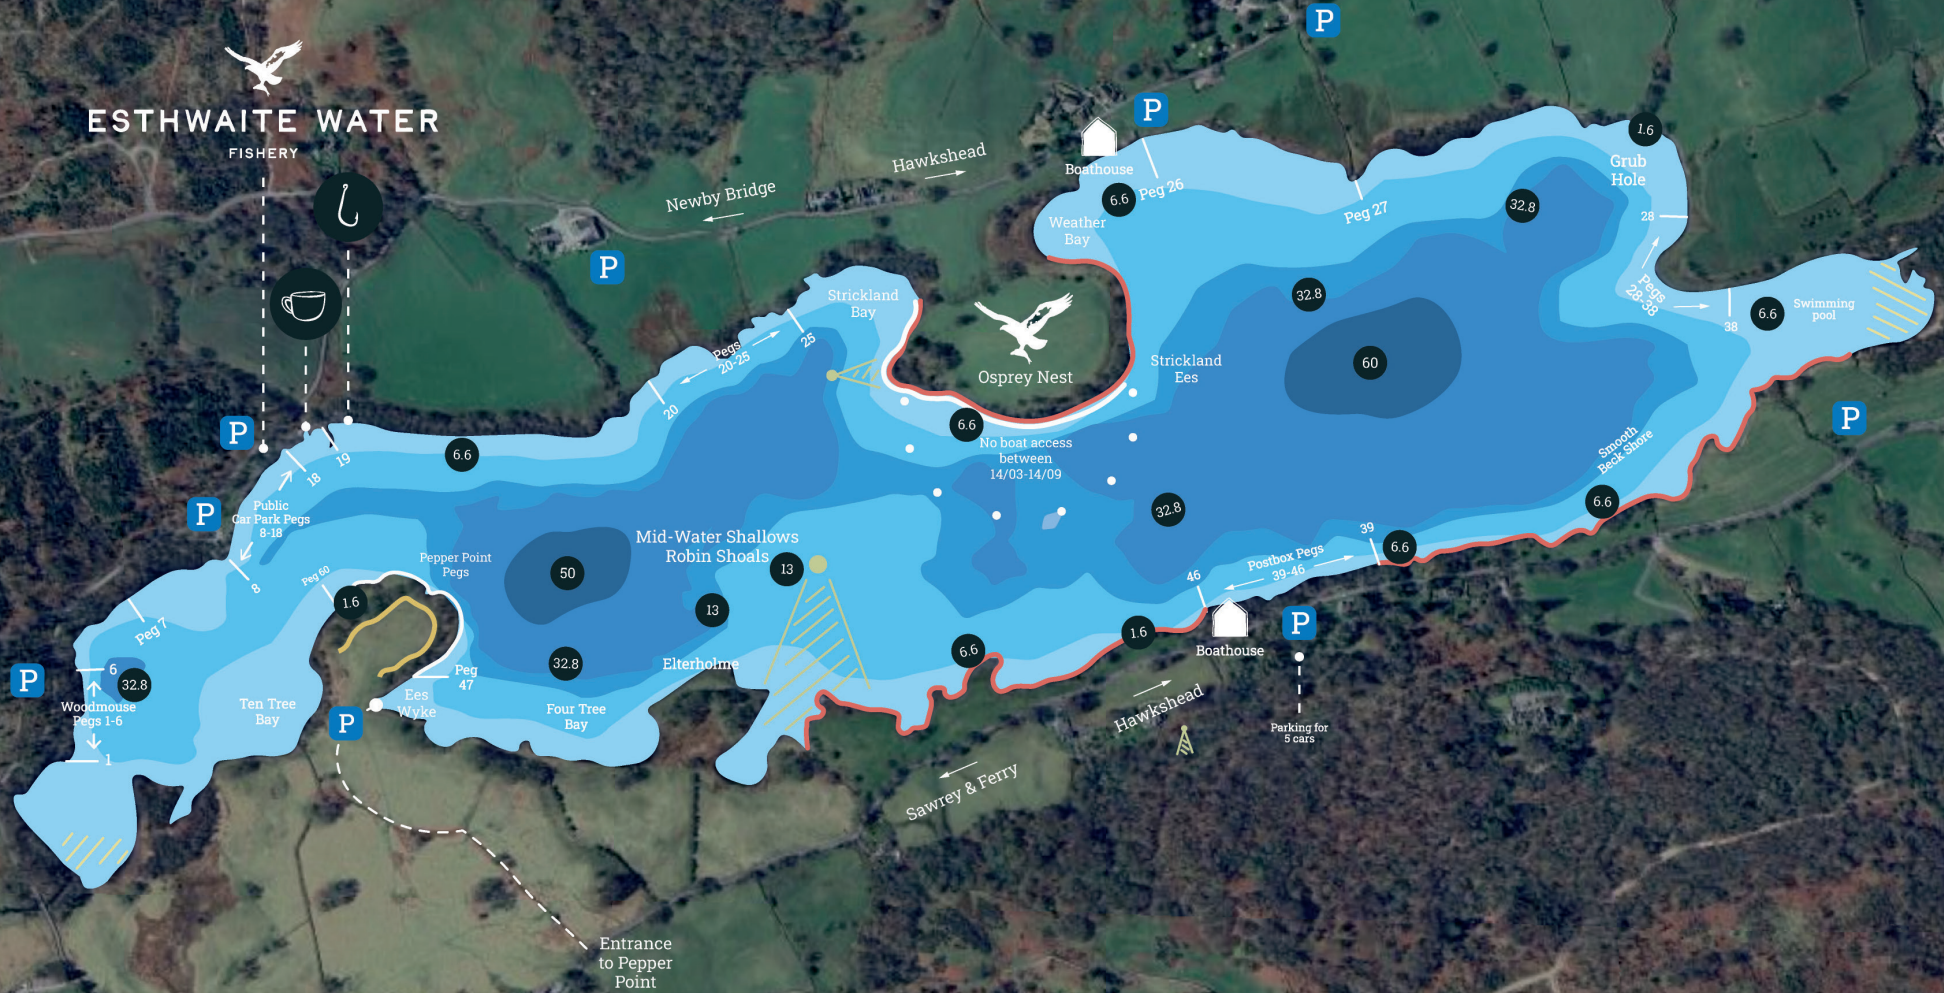

The Lay of the Lake

FIND YOUR WAY AROUND THE WATER

Don't let an expired license spoil your catch! Make sure your Environment Agency License is valid for all methods, all season, before your first cast.

01539 436 541

The Boat House, Ridding Wood, Ambleside, LA22 0QF

Depths in ft

Tackle shop & boat hire

Boathouse cafe

Strictly no bank fishing

Bank fishing only permitted during pike season

No vehicles beyond this point

Danger Shallow Water